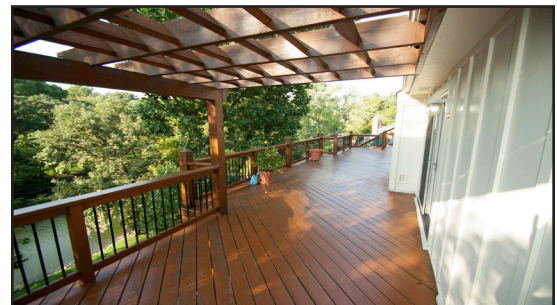

Lakewood Living

105 Shoreview Court, Lee's Summit, MO 64064

Lake Front Property

Sought after lake front property on a cul-de-sac and overlooking a quiet cove is the best Lakewood has to offer. With huge amounts of indoor and outdoor living spaces, this house is well maintained, immaculate, and ready to move in. The **top level** has a spacious living area with vaulted ceilings, skylights, built in bookshelves, library, sitting room, and a towering 2 story stone fireplace that walks out to an expansive three level deck. The large, eat-in kitchen has been updated with new flooring, counter tops, and backsplash.

Eric Vosburgh
913.484.7867
eric@vosburghrealty.com
www.vosburghrealty.com

Master Suite Level

The roomy master suite with a sitting room and 2nd fireplace gives you plenty of space to live in comfort. Enjoy the master bedroom's access to the huge lower level deck. Master bath has been totally redone with marble tile, solid surface counters, and walk-in shower room with a teak soaking tub.

OTHER ITEMS OF INTEREST

- Direct lake access to park your boat right off the backyard
- Easy access to all three levels of GRAND deck and patio
- Walkout basement with large living area and 3rd fireplace
- Workshop and storage with access to back patio
- Zoned heating and cooling
- Large pantry and laundry room off kitchen (main level)
- Hardie Cement Siding installed on 3 sides of house
- Roof and skylights replaced 5 years ago
- Insulation added during exterior improvements
- Sprinkler system utilizing lake water (\$180/year)
- Large walk-in closet in master suite
- 2nd/3rd bedrooms with 2nd full bath on master suite level
- 4th bedroom and 3rd full bath on bottom level great for guests