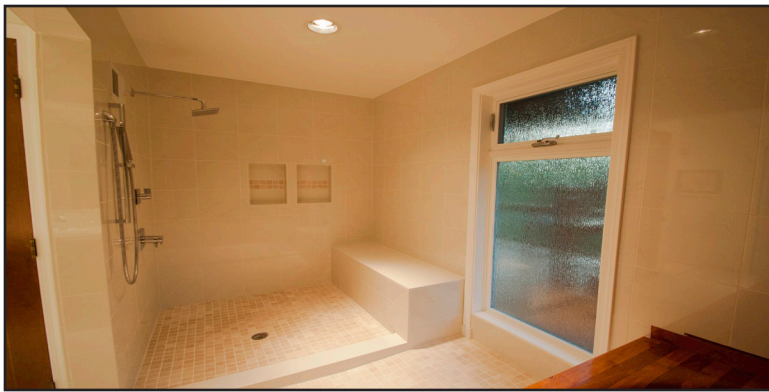

Lakewood Living

105 Shoreview Court, Lee's Summit, MO 64064

Lake Front Property

Sought after lake front property on a cul-de-sac and overlooking a quiet cove is the best Lakewood has to offer. With huge amounts of indoor and outdoor living spaces, this house is well maintained, immaculate, and ready to move in. The **top level** has a spacious living area with vaulted ceilings, skylights, built in bookshelves, library, sitting room, and a towering 2 story stone fireplace that walks out to an expansive three level deck. The large, eat-in kitchen has been updated with new flooring, counter tops, and backsplash.

Eric Vosburgh
913.484.7867
eric@vosburghrealty.com
www.vosburghrealty.com

Master Suite Level

The roomy master suite with a sitting room and 2nd fireplace gives you plenty of space to live in comfort. Enjoy the master bedroom's access to the huge lower level deck. Master bath has been totally redone with marble tile, solid surface counters, and walk-in shower room with a teak soaking tub.

OTHER ITEMS OF INTEREST

- Direct lake access to park your boat right off the backyard
- Easy access to all three levels of GRAND deck and patio
- Walkout basement with large living area and 3rd fireplace
- Workshop and storage with access to back patio
- Zoned heating and cooling
- Large pantry and laundry room off kitchen (main level)
- Hardie Cement Siding installed on 3 sides of house
- Roof and skylights replaced 5 years ago
- Insulation added during exterior improvements
- Sprinkler system utilizing lake water (\$180/year)
- Large walk-in closet in master suite
- 2nd/3rd bedrooms with 2nd full bath on master suite level
- 4th bedroom and 3rd full bath on bottom level great for guests