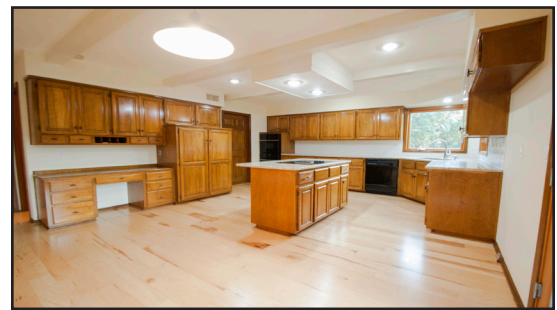

Lakewood Living

105 Shoreview Court, Lee's Summit, MO 64064

Lake Front Property

Sought after lake front property on a cul-de-sac and overlooking a quiet cove is the best Lakewood has to offer. With huge amounts of indoor and outdoor living spaces, this house is well maintained, immaculate, and ready to move in. The **top level** has a spacious living area with vaulted ceilings, skylights, built in bookshelves, library, sitting room, and a towering 2 story stone fireplace that walks out to an expansive three level deck. The large, eat-in kitchen has been updated with new flooring, counter tops, and backsplash.

Eric Vosburgh
913.484.7867
eric@vosburghrealty.com
www.vosburghrealty.com

Master Suite Level

The roomy master suite with a sitting room and 2nd fireplace gives you plenty of space to live in comfort. Enjoy the master bedroom's access to the huge lower level deck. Master bath has been totally redone with marble tile, solid surface counters, and walk-in shower room with a teak soaking tub.

OTHER ITEMS OF INTEREST

- Direct lake access to park your boat right off the backyard
- Easy access to all three levels of GRAND deck and patio
- Walkout basement with large living area and 3rd fireplace
- Workshop and storage with access to back patio
- Zoned heating and cooling
- Large pantry and laundry room off kitchen (main level)
- Hardie Cement Siding installed on 3 sides of house
- Roof and skylights replaced 5 years ago
- Insulation added during exterior improvements
- Sprinkler system utilizing lake water (\$180/year)
- Large walk-in closet in master suite
- 2nd/3rd bedrooms with 2nd full bath on master suite level
- 4th bedroom and 3rd full bath on bottom level great for guests